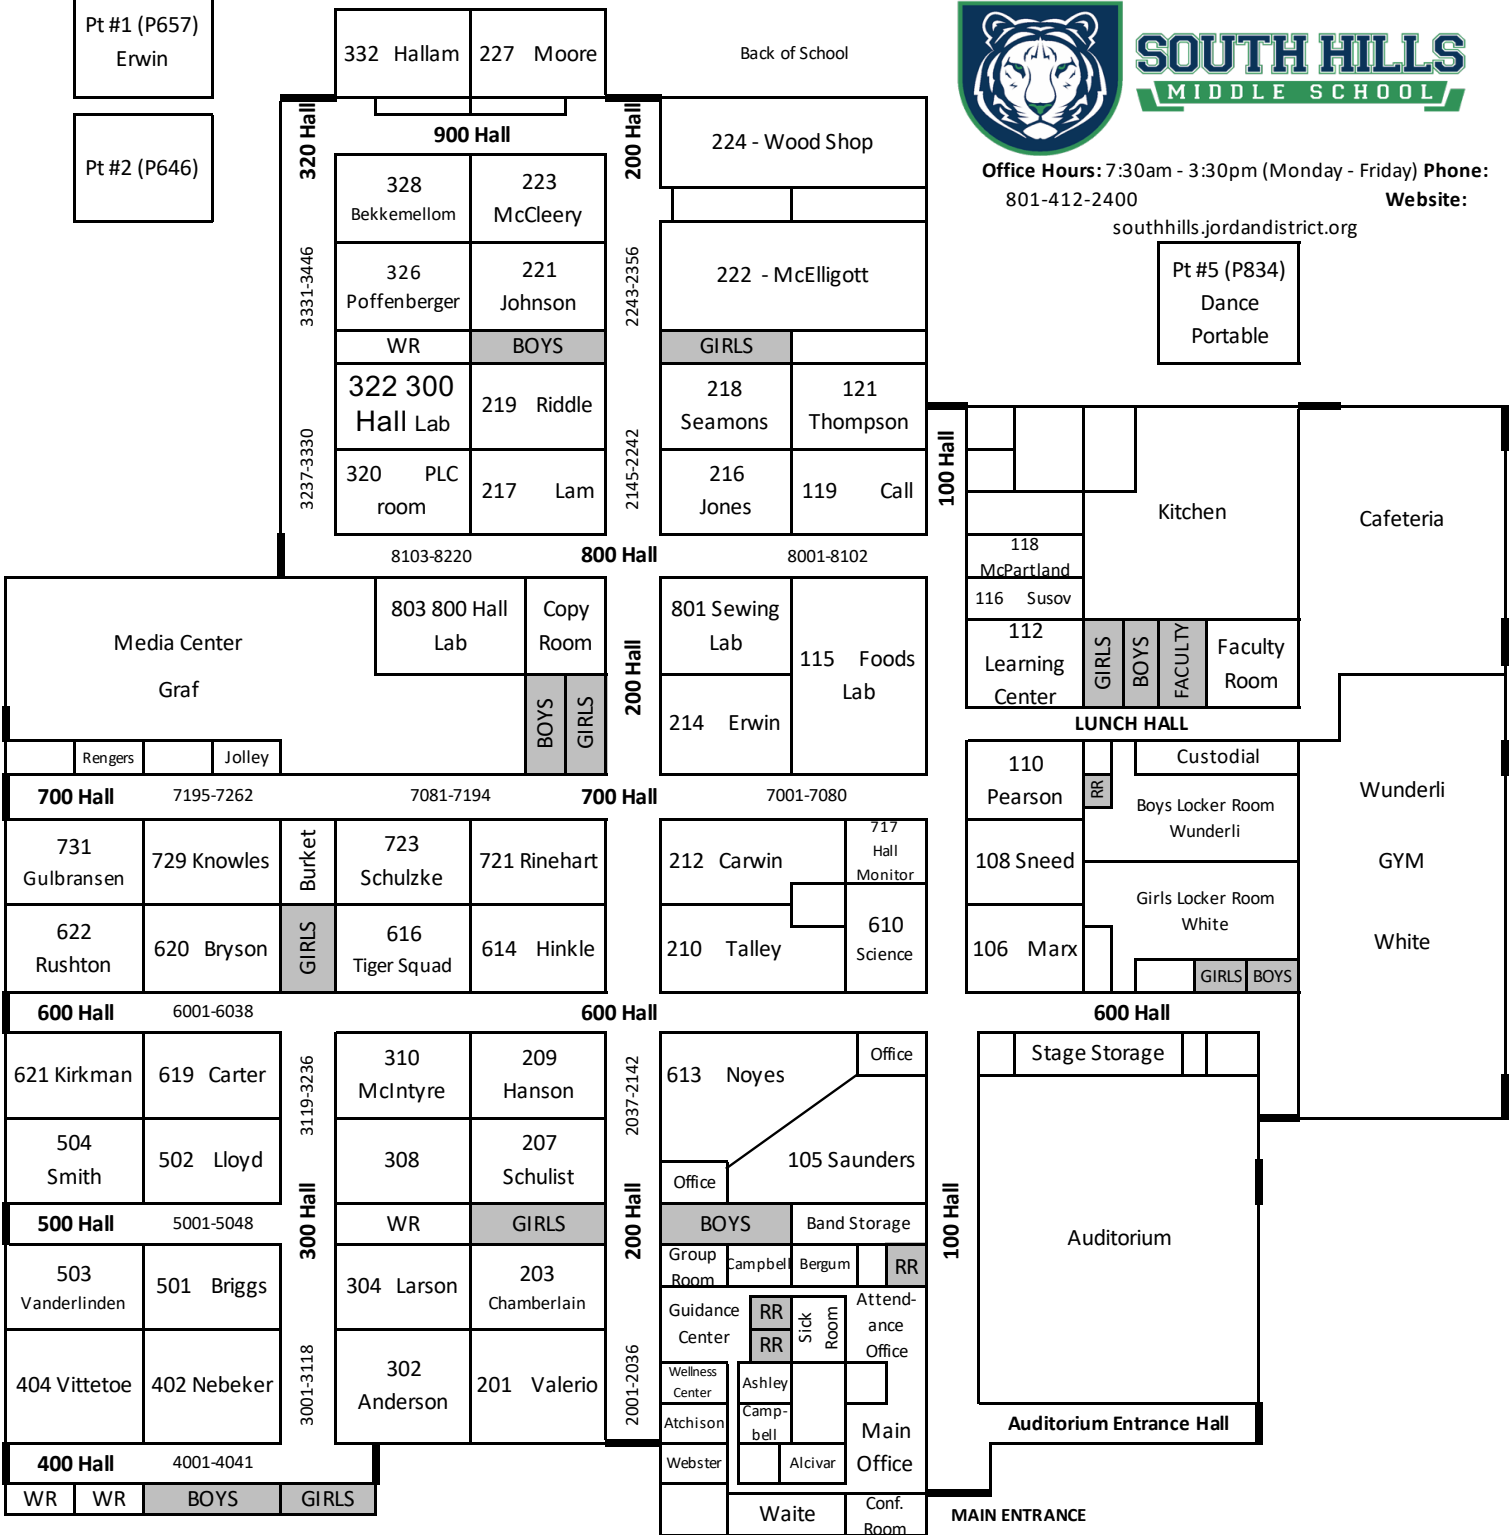

Pt #1 (P657)  
Erwin

Pt #2 (P646)

**SOUTH HILLS**  
MIDDLE SCHOOL

Office Hours: 7:30am - 3:30pm (Monday - Friday) Phone: 801-412-2400 Website:

southhills.jordandistrict.org

Pt #5 (P834)  
Dance  
Portable

← Seminary Building

FRONT OF SCHOOL  
Updated July 2020 SC

MAIN ENTRANCE → NORTH