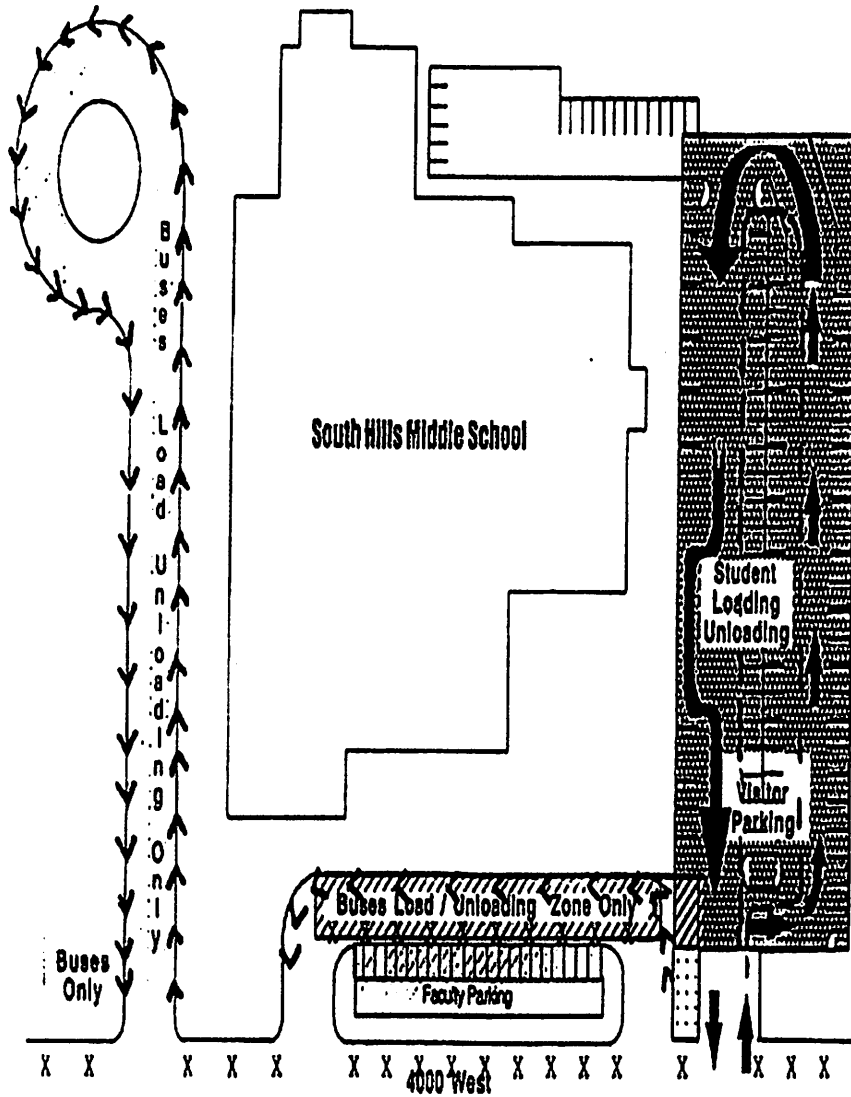

Loading/Unloading Access Zones Map

- > Bus loading / unloading zone
- Student loading / unloading zone
- X No parking at any time