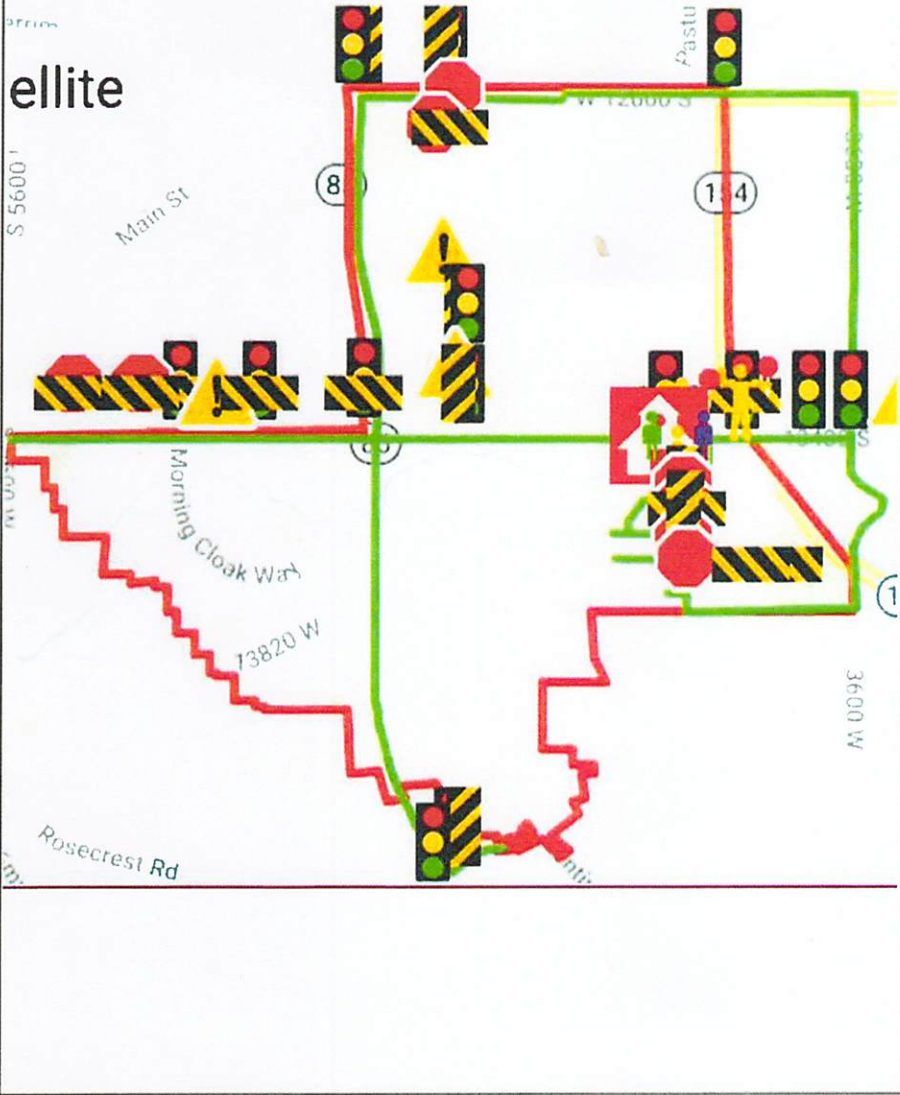

Walking Route Map

To insert map, drag and drop in gray field below:

Approved: Principal Initials / Date <u>MCS 2/19/20</u>	Municipality/City Rep Initials / Date <u>SKM 2/19/20</u>
Municipality/City Rep Initials / Date _____	Municipality/City Rep Initials / Date _____
Amended: Principal Initials / Date _____	Municipality/City Rep Initials / Date _____
Municipality/City Rep Initials / Date _____	Municipality/City Rep Initials / Date _____