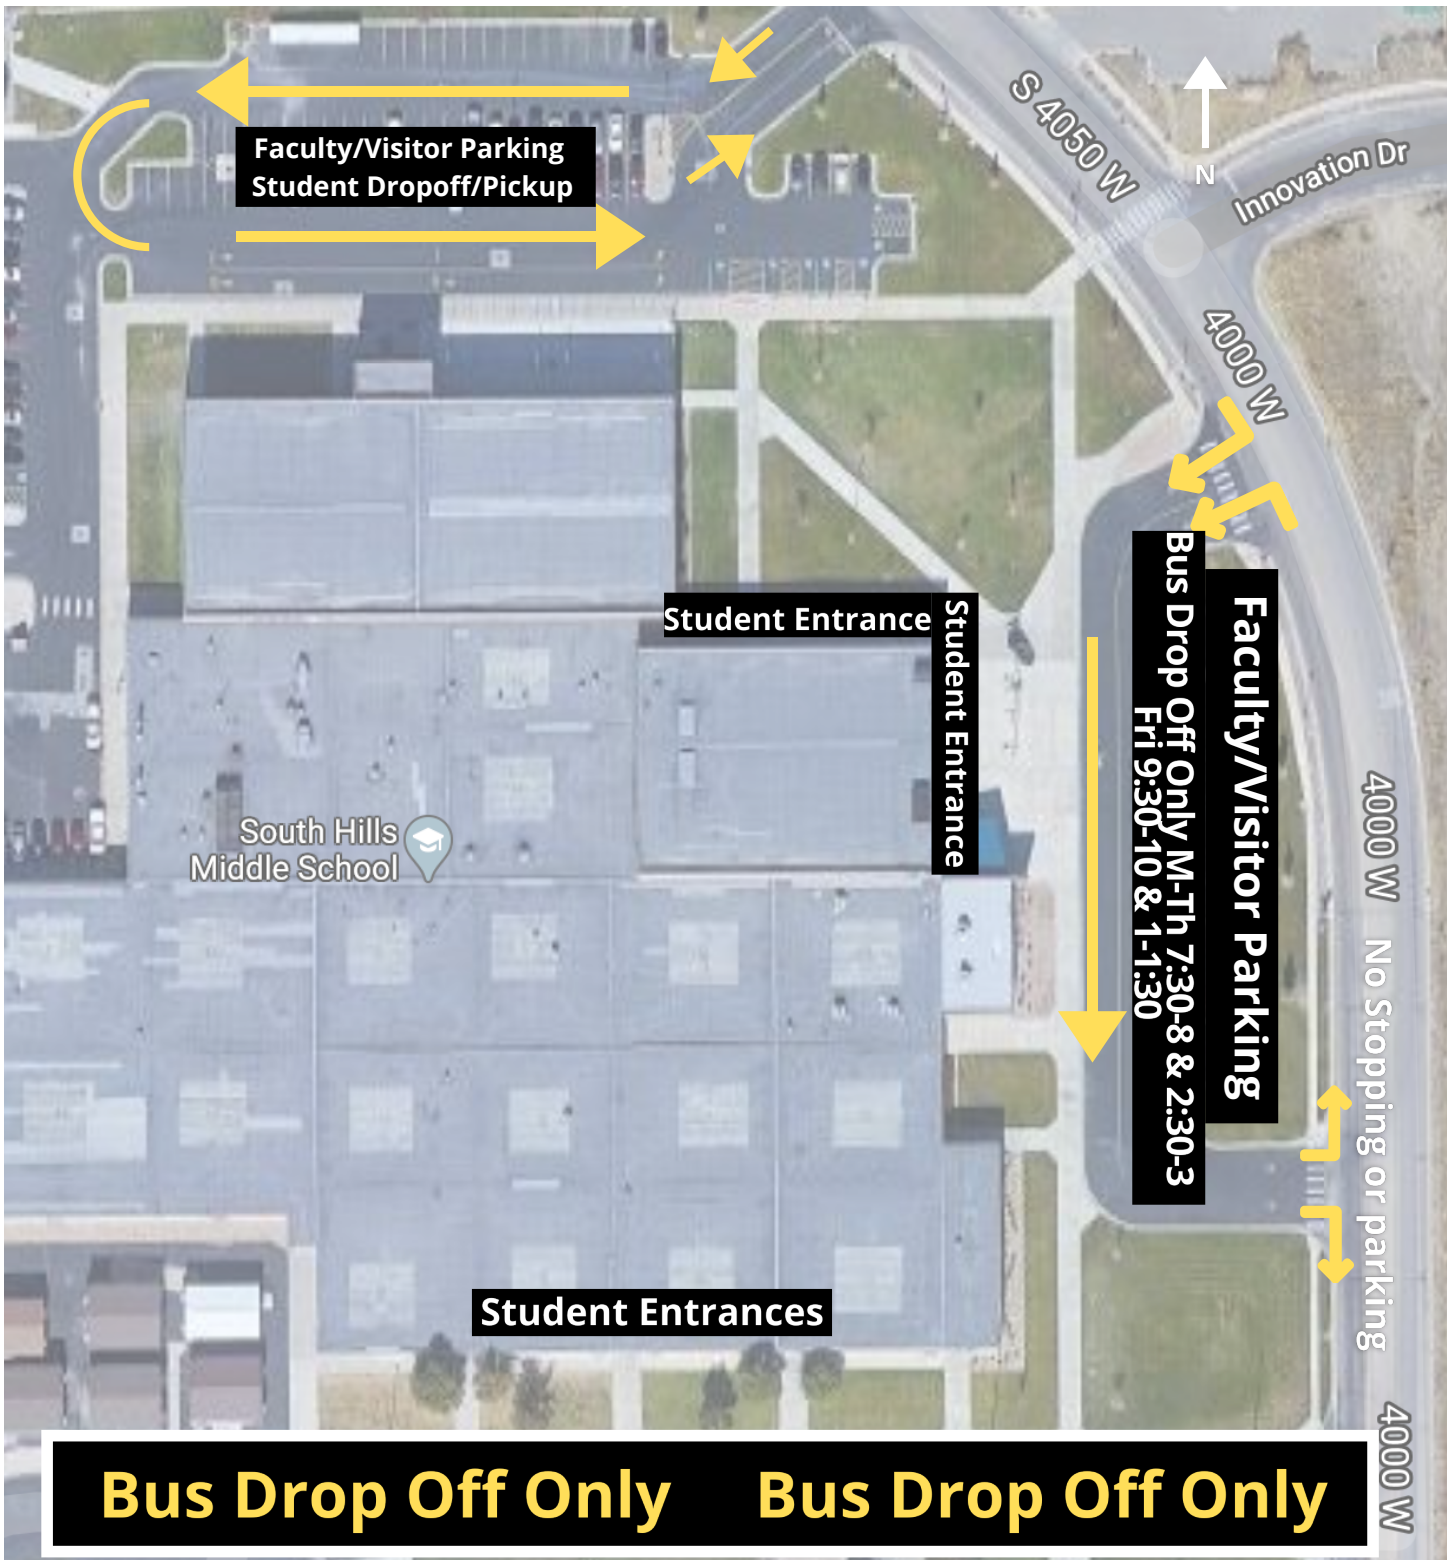

SOUTH HILLS MIDDLE SCHOOL

Parent Drop/off & Pickup is on the North Side of the building and on the East side of the building after 8:00am and 3:00pm on M-TH (Bus Drop Off 7:30-8AM and Pickup 2:30-3PM M-Th) and after 10:00am and 1:00pm on Fri. (Bus Drop Off Fri 9:30-10AM and Pickup 12:30-1:00PM)

Visitor Parking is available on the West side of the building (Limited) and the North side of the building.

Parents are not allowed to drop off students on the South Side of the building or in the Seminary parking lot. We'll see you out there! Thank You, South Hills Admin